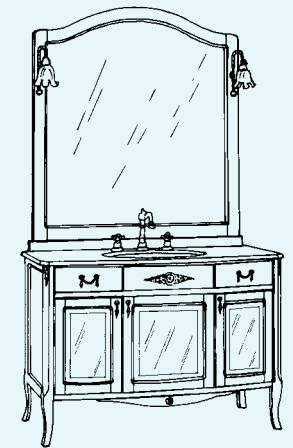

stilo

s t i l o

COLONNA
cm L 57 P 39 H 183

Art. 830204 (Dx)

Mod. Stilo mobile in legno massello
tinto Noce con cassetti ed ante chiuse
o con vetri acidati e molati.
Tops in marmo Bianco Carrara
e Ankara venato.
Maniglie, lampade e fregi finitura Bronzo.

Stilo unit in Walnut-stained solid wood
with drawers and doors either panelled
or with bevelled and etched glass.
Tops in Carrara White
or Ankara veined marble.
Bronze finish handles, lights
and mouldings.