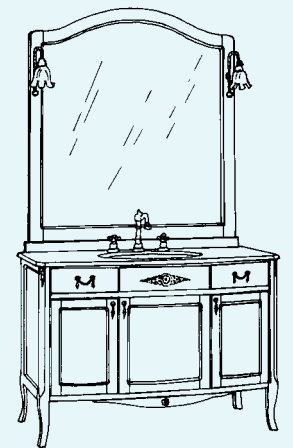

COMPOSIZIONE 2
cm L 114 P 60 H 202

Art. 130104
Art. 545104
Art. 330104
Art. 988104
Art. 988104