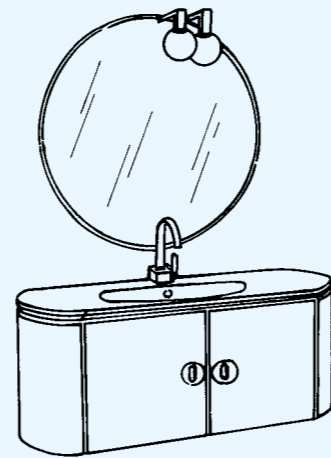

Mod. Bombo, mobile sospeso a 2 ante, struttura in MDF 18/22 mm rivestito in polimero finitura Bianco Lucido o Noce. Top tecnico in Mineral Marmo Bianco Lucido, top integrale in Cristallo Lucido o Satinato. Specchio molato ovale o tondo, lampade alogene o con LED, maniglie finitura Cromo Lucido.

Wall-mounted Bombo model unit with two doors in 18/22 mm MDF structure, covered by Polymeric Gloss White finish or Nut finish. Technical top in Gloss White Mineral Marble, integral top in Gloss or Satin Coloured Glass. Oval or round bevel-edged mirror, halogen or LED lamp, Chrome finish handles.

COMPOSIZIONE 1
cm L 120 P 51 H 195

- Art. 101114
- Art. 511314
- Art. 382114
- Art. 985214
- Art. 985314

COMPOSIZIONE 2
cm L 120 P 51 H 195

- Art. 130114
- Art. 564114
- Art. 382114
- Art. 985114

COMPOSIZIONE 3
cm L 120 P 51 H 190