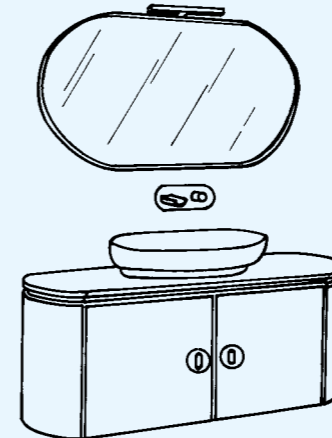

Mod. Bombo, mobile sospeso a 2 ante, struttura in MDF 18/22 mm rivestito in polimero finitura Bianco Lucido o Noce. Top tecnico in Mineral Marmo Bianco Lucido, top integrale in Cristallo Lucido o Satinato. Specchio molato ovale o tondo, lampade alogene o con LED, maniglie finitura Cromo Lucido.

Wall-mounted Bombo model unit with two doors in 18/22 mm MDF structure, covered by Polymeric Gloss White finish or Nut finish. Technical top in Gloss White Mineral Marble, integral top in Gloss or Satin Coloured Glass. Oval or round bevel-edged mirror, halogen or LED lamp, Chrome finish handles.

COMPOSIZIONE 1
cm L 120 P 51 H 195

- Art. 101114
- Art. 511314
- Art. 382114
- Art. 985214
- Art. 985314

COMPOSIZIONE 2
cm L 120 P 51 H 195

- Art. 130114
- Art. 564114
- Art. 382114
- Art. 985114

COMPOSIZIONE 3
cm L 120 P 51 H 190

- Art. 101114
- Art. 567314
- Art. 382114
- Art. 985414

COMPOSIZIONE 4
cm L 120 P 51 H 190

- Art. 130114
- Art. 577314
- Art. 382214
- Art. 985414

COMPOSIZIONE 5
cm L 120 P 51 H 190

- Art. 101114
- Art. 556214
- Art. 382214
- Art. 985414