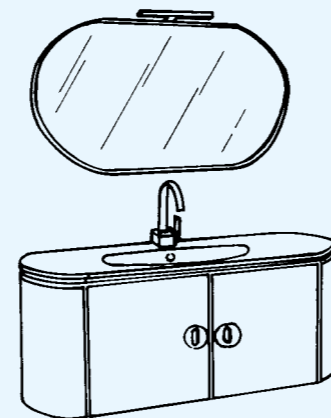

Mod. Bombo, mobile sospeso a 2 ante, struttura in MDF 18/22 mm rivestito in polimero finitura Bianco Lucido o Noce. Top tecnico in Mineral Marmo Bianco Lucido, top integrale in Cristallo Lucido o Satinato. Specchio molato ovale o tondo, lampade alogene o con LED, maniglie finitura Cromo Lucido.

Wall-mounted Bombo model unit with two doors in 18/22 mm MDF structure, covered by Polymeric Gloss White finish or Nut finish. Technical top in Gloss White Mineral Marble, integral top in Gloss or Satin Coloured Glass. Oval or round bevel-edged mirror, halogen or LED lamp, Chrome finish handles.

COMPOSIZIONE 1
cm L 120 P 51 H 195

- Art. 101114
- Art. 511314
- Art. 382114
- Art. 985214
- Art. 985314

COMPOSIZIONE 2
cm L 120 P 51 H 195

- Art. 130114
- Art. 564114
- Art. 382114
- Art. 985114

COMPOSIZIONE 3
cm L 120 P 51 H 190

- Art. 101114
- Art. 567314
- Art. 382114
- Art. 985414

COMPOSIZIONE 4
cm L 120 P 51 H 190

- Art. 130114
- Art. 577314
- Art. 382214
- Art. 985414

COMPOSIZIONE 5
cm L 120 P 51 H 190

- Art. 101114
- Art. 556214
- Art. 382214
- Art. 985414