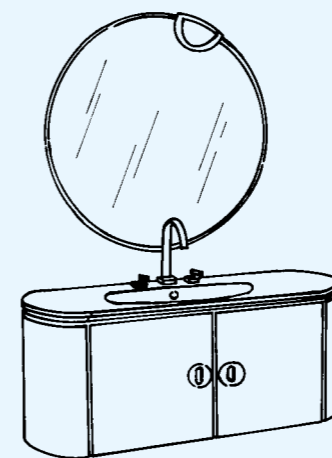

Mod. Bombo, mobile sospeso a 2 ante, struttura in MDF 18/22 mm rivestito in polimero finitura Bianco Lucido o Noce. Top tecnico in Mineral Marmo Bianco Lucido, top integrale in Cristallo Lucido o Satinato. Specchio molato ovale o tondo, lampade alogene o con LED, maniglie finitura Cromo Lucido.

Wall-mounted Bombo model unit with two doors in 18/22 mm MDF structure, covered by Polymeric Gloss White finish or Nut finish. Technical top in Gloss White Mineral Marble, integral top in Gloss or Satin Coloured Glass. Oval or round bevel-edged mirror, halogen or LED lamp, Chrome finish handles.

COMPOSIZIONE 1
cm L 120 P 51 H 195

- Art. 101114
- Art. 511314
- Art. 382114
- Art. 985214
- Art. 985314

COMPOSIZIONE 2
cm L 120 P 51 H 195

- Art. 130114
- Art. 564114
- Art. 382114
- Art. 985114

COMPOSIZIONE 3
cm L 120 P 51 H 190