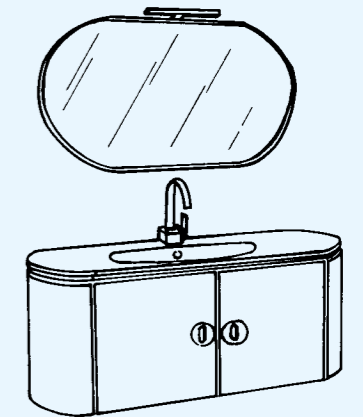

Mod. Bombo, mobile sospeso a 2 ante, struttura in MDF 18/22 mm rivestito in polimero finitura Bianco Lucido o Noce. Top tecnico in Mineral Marmo Bianco Lucido, top integrale in Cristallo Lucido o Satinato. Specchio molato ovale o tondo, lampade alogene o con LED, maniglie finitura Cromo Lucido.

Wall-mounted Bombo model unit with two doors in 18/22 mm MDF structure, covered by Polymeric Gloss White finish or Nut finish. Technical top in Gloss White Mineral Marble, integral top in Gloss or Satin Coloured Glass. Oval or round bevel-edged mirror, halogen or LED lamp, Chrome finish handles.

COMPOSIZIONE 1
cm L 120 P 51 H 195

- Art. 101114
- Art. 511314
- Art. 382114
- Art. 985214
- Art. 985314

COMPOSIZIONE 2
cm L 120 P 51 H 195

- Art. 130114
- Art. 564114
- Art. 382114
- Art. 985114

COMPOSIZIONE 3
cm L 120 P 51 H 190