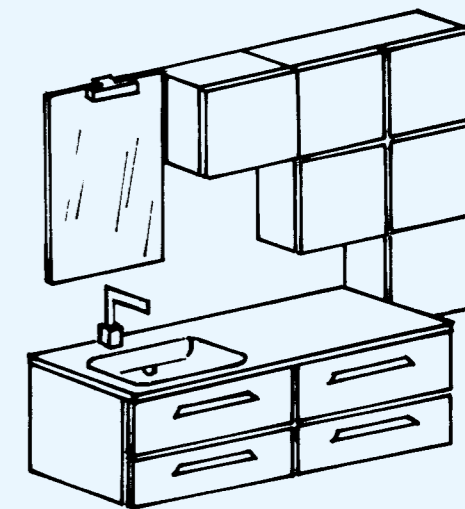

*Wall-mounted Lego model unit with doors or drawers
 in 18 mm MDF structure Gloss lacquered
 or in essence Light Walnut finish, Dark Walnut,
 Wengè and White Striped.
 Technical top in Gloss White Mineral Marble
 or integral top in Coloured Glass.
 Gloss flush-fit mirror
 or Colored frame mirror.
 Chrome finish lights and accessories.*

COMPOSIZIONE 1
 cm L 90 P 52 H 195

Art. 130418
 Art. 564318
 Art. 380218
 Art. 985418

COMPOSIZIONE 2
 cm L 90 P 52 H 195

Art. 107518
 Art. 564318
 Art. 382318
 Art. 985318

COMPOSIZIONE 3
 cm L 180 P 52 H 195