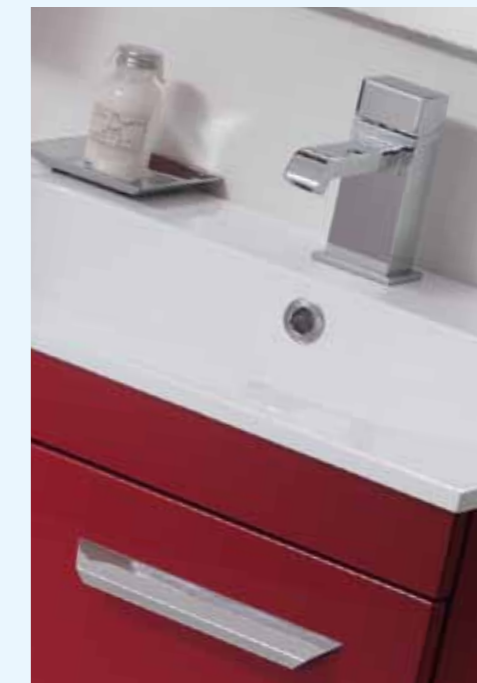

Lego... fun to build furniture of your bathroom. A wide range of combinations colors, sizes and finishes allow you to create the ideal composition. Clean lines, modern and elegant, of great practicality thanks to containability furniture and convenient wall units.

AQUOS

Composizione 1

Composizione 3

Composizione 4

Mod. Lego mobile sospeso con ante o cassetti
 struttura in MDF 18 mm laccato lucido
 o in finitura essenza Noce Chiaro, Noce Scuro,
 Wengè e Bianco Millerighe.
 Top tecnico in Mineral Marmo Bianco lucido
 e top integrale in Cristallo Colorato.
 Specchio a filo lucido
 e specchio cornice colorato.
 Lampade ed accessori finitura Cromo lucido.

*Wall-mounted Lego model unit with doors or drawers
 in 18 mm MDF structure Gloss lacquered
 or in essence Light Walnut finish, Dark Walnut,
 Wengè and White Striped.
 Technical top in Gloss White Mineral Marble
 or integral top in Coloured Glass.
 Gloss flush-fit mirror
 or Colored frame mirror.
 Chrome finish lights and accessories.*